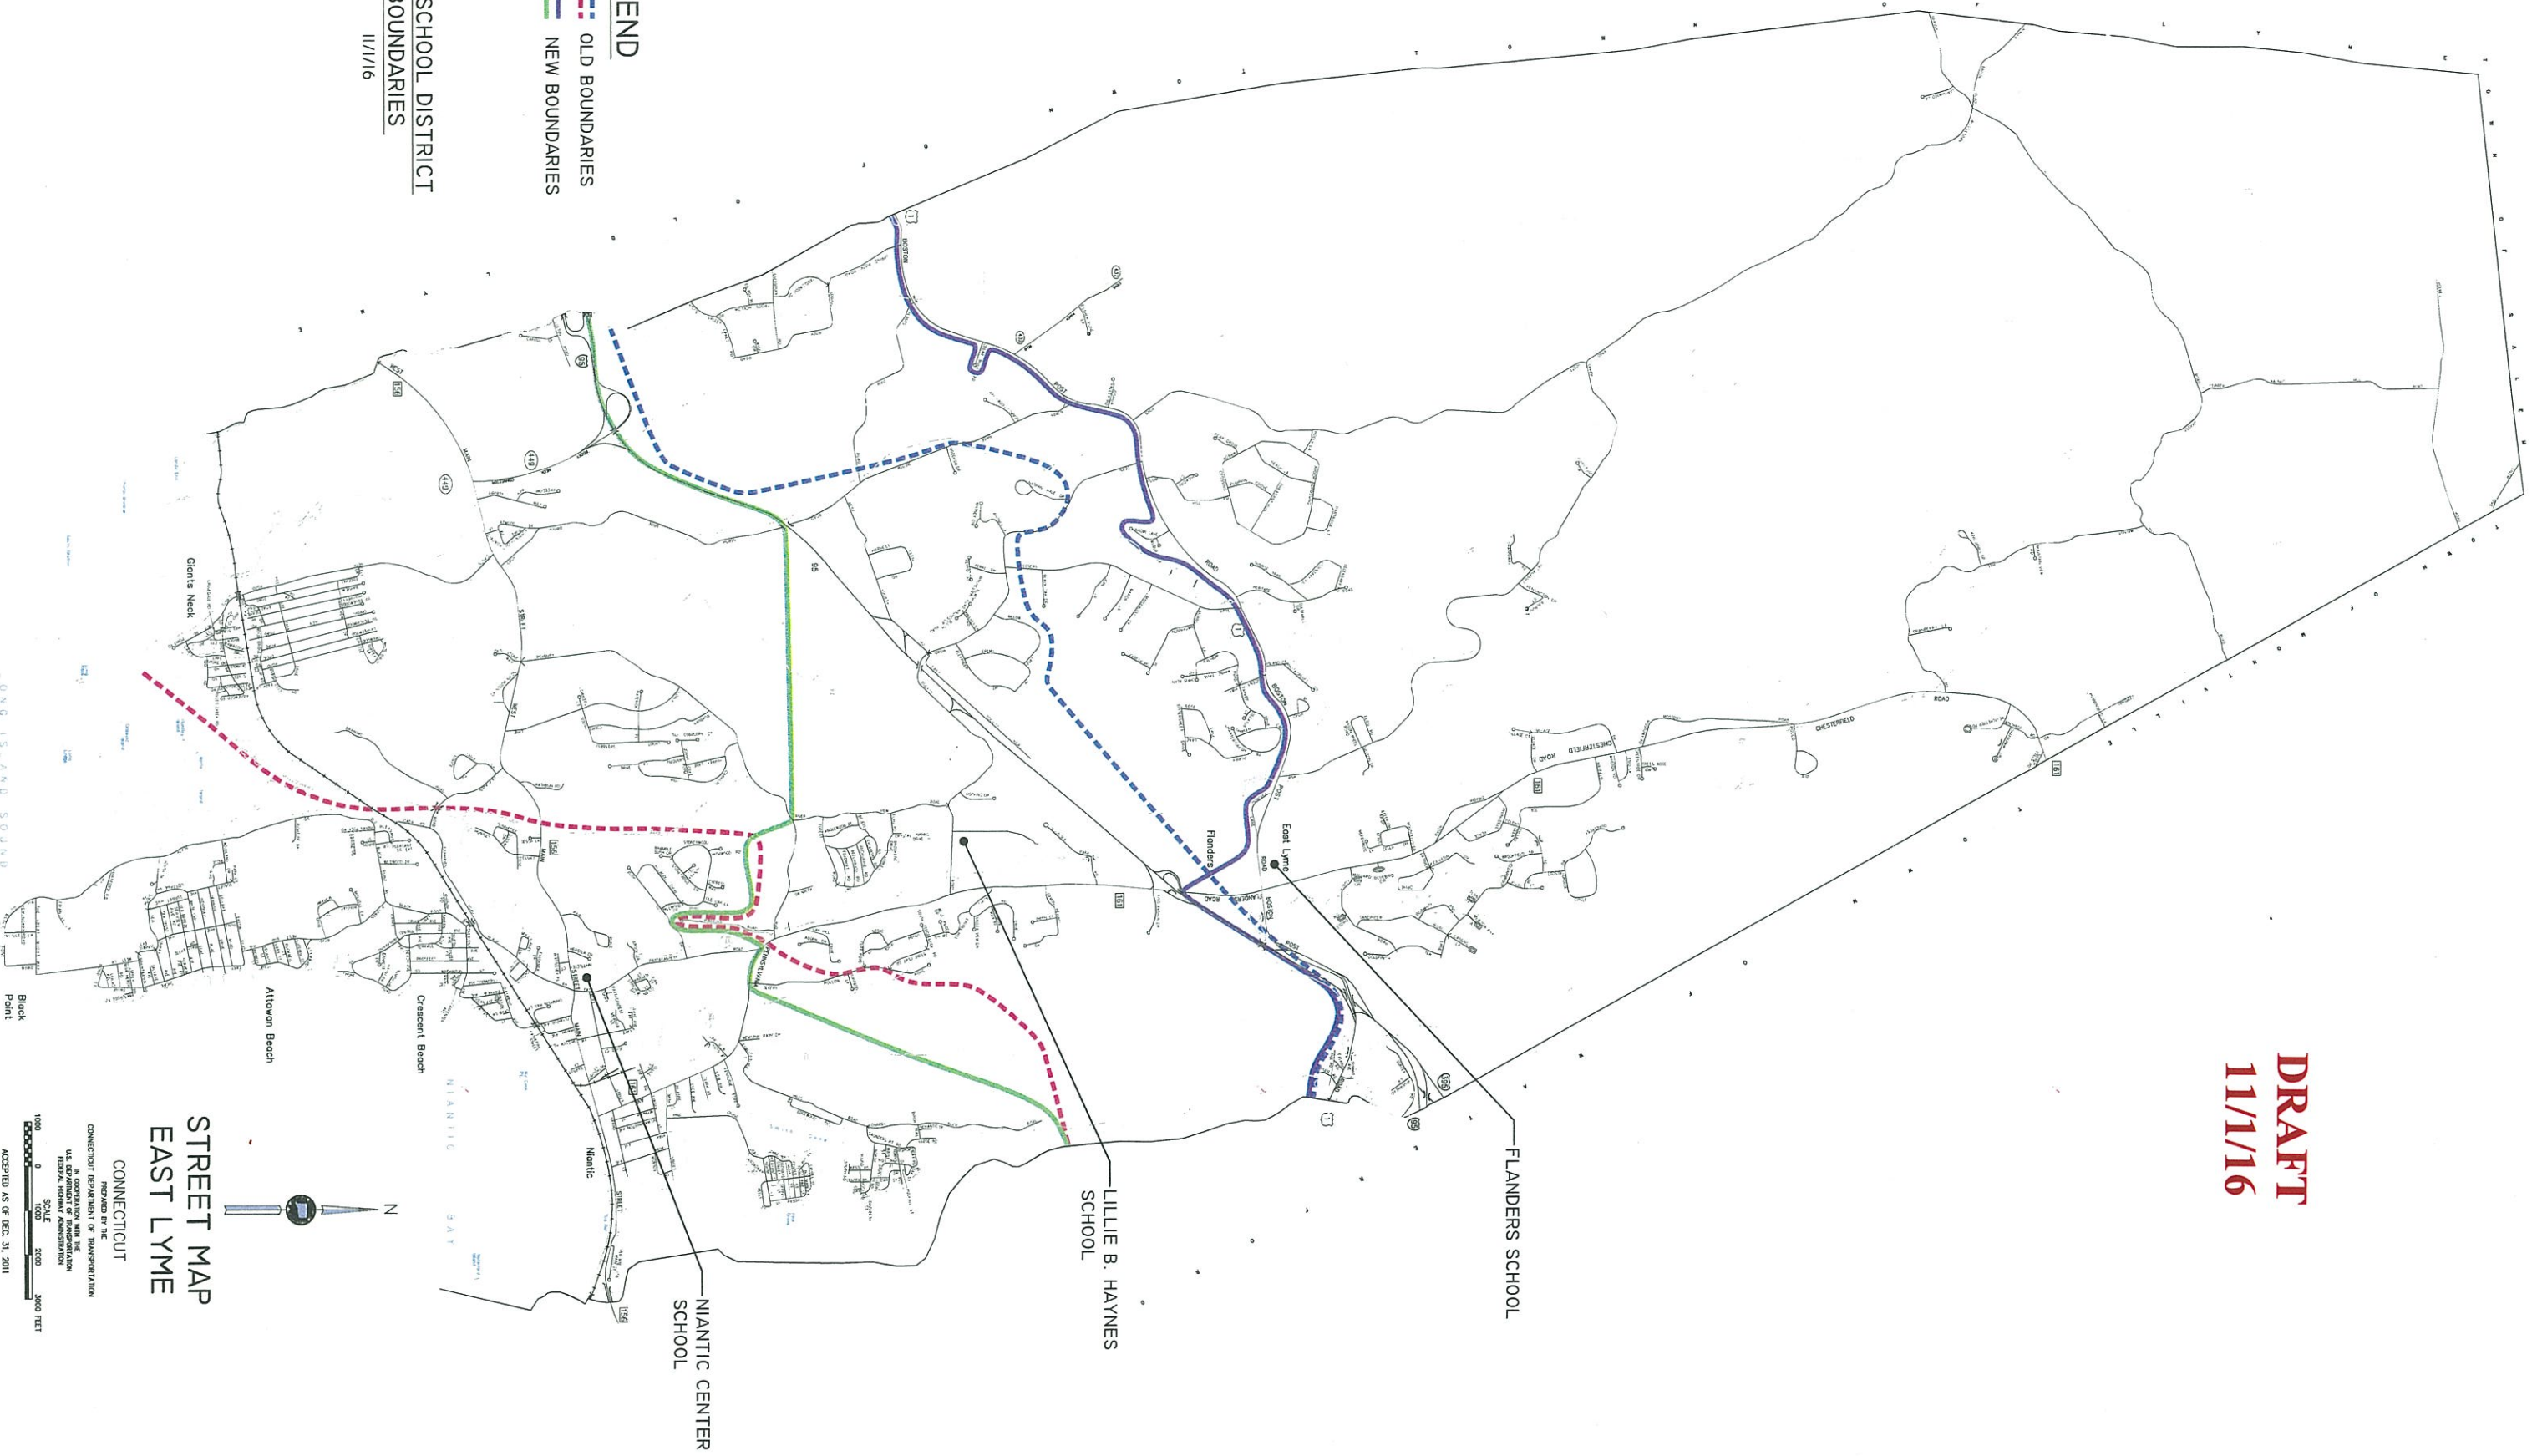

DRAFT
11/1/16

LEGEND
--- OLD BOUNDARIES
— NEW BOUNDARIES

DRAFT SCHOOL DISTRICT
BOUNDARIES
11/1/16

STREET MAP
EAST LYME

CONNECTICUT
PREPARED BY THE
CONNECTICUT DEPARTMENT OF TRANSPORTATION
IN COOPERATION WITH THE
U.S. DEPARTMENT OF TRANSPORTATION
NATIONAL MAP SERVICE
SCALE
1000 0 1000 2000 3000 FEET
ACCEPTED AS OF DEC. 31, 2011